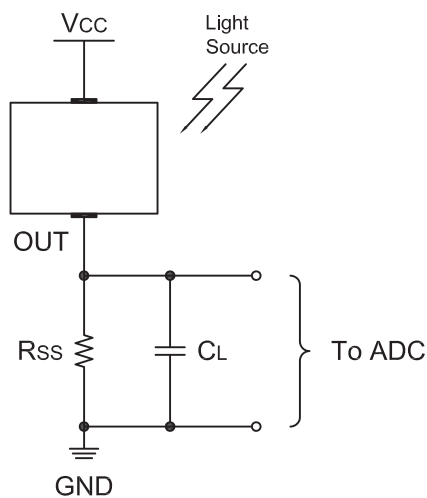

▶ **DIMENSION & FRAME TYPE**

TS002-D11AT

TS002-D11BT

TS002-D11CT

▶ **SCHEMATIC**

▶ **BASIC KNOWLEDGE**

Condition	LUX(Illumination)
Under Bright Sun	Tens of Thousands LUX
Cloudy	About 1500 LUX
Store	About 800 LUX
Living Room	About 200~300 LUX
2M From 40W fluorescent lamps	About 120 LUX
2M From 17W Power Saving Bulb	About 60 LUX
2M From 40W Light Bulb	About 40 LUX
2M From 5W Light Bulb	About 5~10 LUX