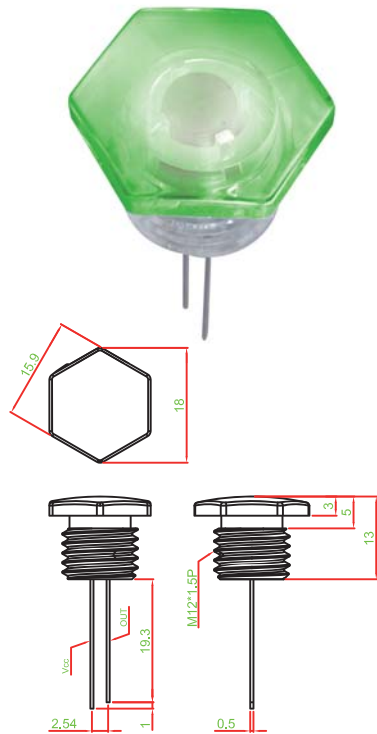

▶ **DIMENSION & FRAME TYPE**

TS002-D11AT

TS002-D11BT

TS002-D11CT

▶ **SCHEMATIC**

▶ **BASIC KNOWLEDGE**

Condition	LUX(Illumination)
Under Bright Sun	Tens of Thousands LUX
Cloudy	About 1500 LUX
Store	About 800 LUX
Living Room	About 200~300 LUX
2M From 40W fluorescent lamps	About 120 LUX
2M From 17W Power Saving Bulb	About 60 LUX
2M From 40W Light Bulb	About 40 LUX
2M From 5W Light Bulb	About 5~10 LUX