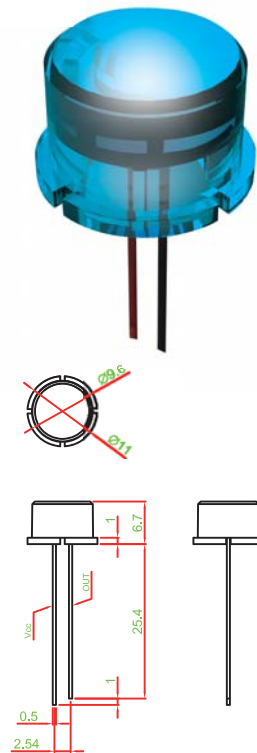

▶ **DIMENSION & FRAME TYPE**

TS002-D11AT

TS002-D11BT

TS002-D11CT

▶ **SCHEMATIC**

▶ **BASIC KNOWLEDGE**

Condition	LUX(Illumination)
Under Bright Sun	Tens of Thousands LUX
Cloudy	About 1500 LUX
Store	About 800 LUX
Living Room	About 200~300 LUX
2M From 40W fluorescent lamps	About 120 LUX
2M From 17W Power Saving Bulb	About 60 LUX
2M From 40W Light Bulb	About 40 LUX
2M From 5W Light Bulb	About 5~10 LUX