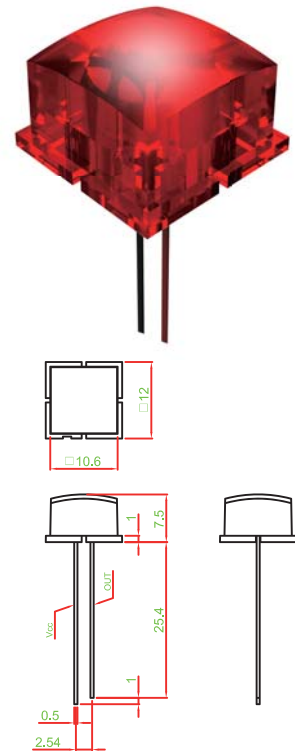

▶ **DIMENSION & FRAME TYPE**

TS002-D11AT

TS002-D11BT

TS002-D11CT

▶ **SCHEMATIC**

▶ **BASIC KNOWLEDGE**

Condition	LUX(Illumination)
Under Bright Sun	Tens of Thousands LUX
Cloudy	About 1500 LUX
Store	About 800 LUX
Living Room	About 200~300 LUX
2M From 40W fluorescent lamps	About 120 LUX
2M From 17W Power Saving Bulb	About 60 LUX
2M From 40W Light Bulb	About 40 LUX
2M From 5W Light Bulb	About 5~10 LUX