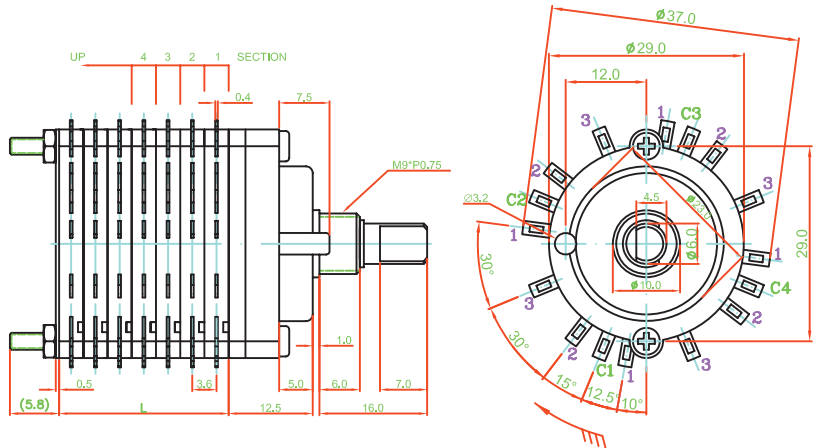

RCL 371 SERIES

ROTARY SWITCH

► DIMENSION

2 Position Series

3 Position Series

4 Position Series

► DIMENSION

5~6 Position Series

7~12 Position Series

X Position Series