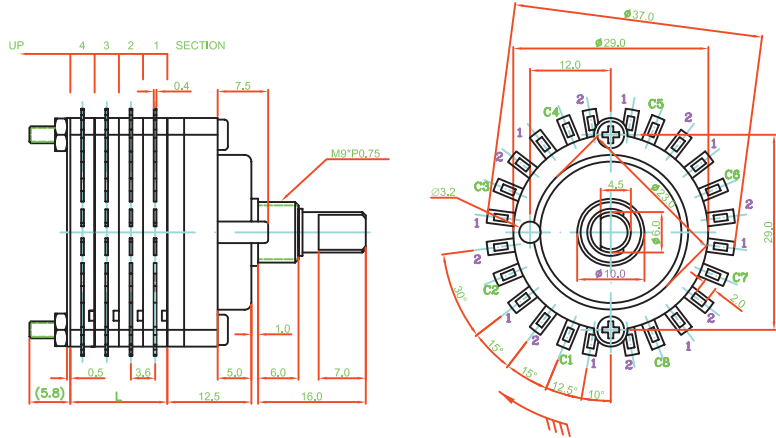

RCL 371 SERIES

ROTARY SWITCH

► DIMENSION

2 Position Series

3 Position Series

4 Position Series

► DIMENSION

5~6 Position Series

7~12 Position Series

X Position Series