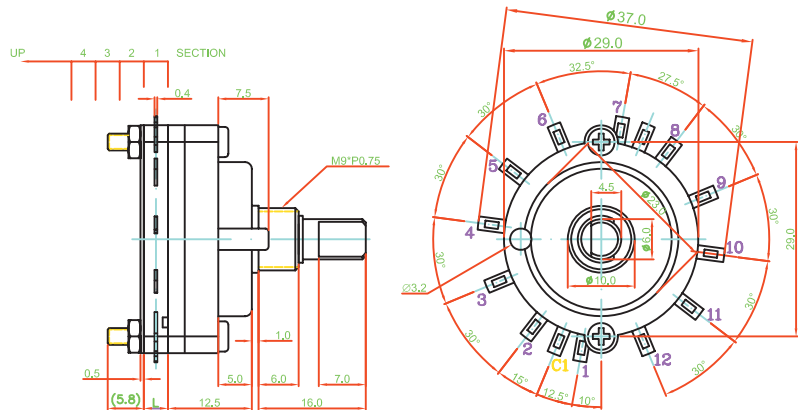

RCL 371 SERIES

ROTARY SWITCH

► DIMENSION

2 Position Series

3 Position Series

4 Position Series

► DIMENSION

5~6 Position Series

7~12 Position Series

X Position Series