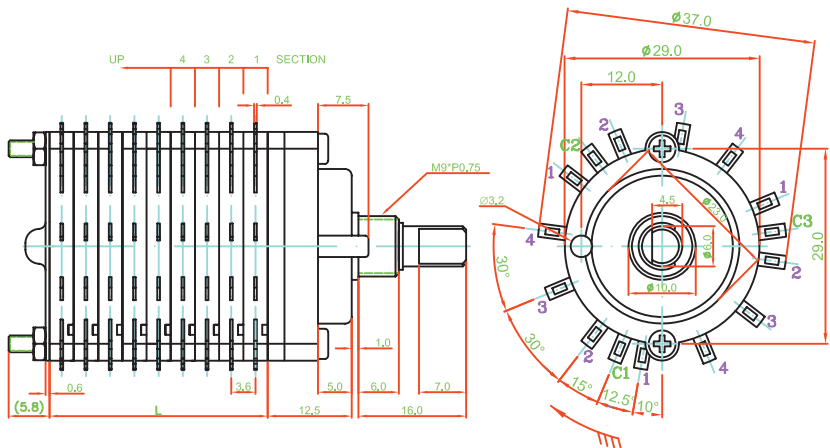

RCL 371 SERIES

ROTARY SWITCH

► DIMENSION

2 Position Series

3 Position Series

4 Position Series

► DIMENSION

5~6 Position Series

7~12 Position Series

X Position Series