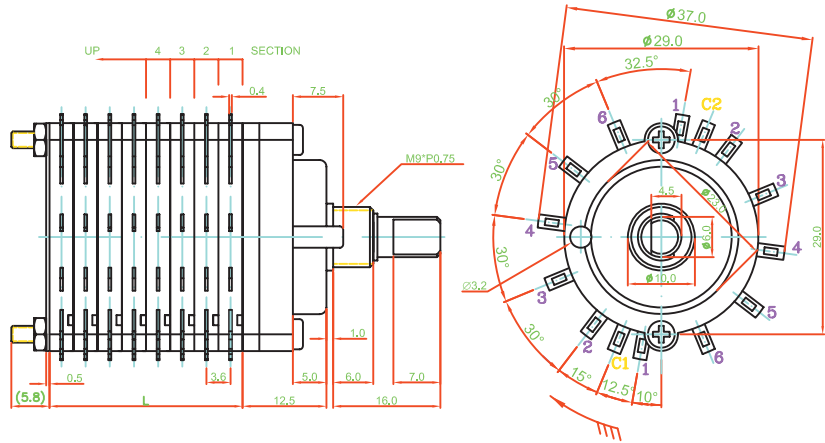

RCL 371 SERIES

ROTARY SWITCH

► DIMENSION

2 Position Series

3 Position Series

4 Position Series

► DIMENSION

5~6 Position Series

7~12 Position Series

X Position Series